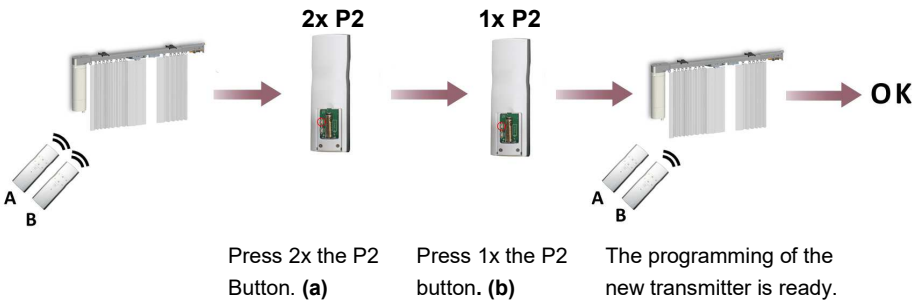

Manual Brel 2-channel emitter for curtain Type DC-415

Read the manual before you begin the installation. If these instructions are not followed, this may lead to defects and injury in which warranty can't be claimed.

Technical specifications

- Battery type:
- Frequency:
- Emission power:
- Emission distance:

Type DC-415

1x DC-27A
433,92MHz
10 MW
200 meter open field
2 walls 30 meter.

Button specifications

Teaching multiple transmitters