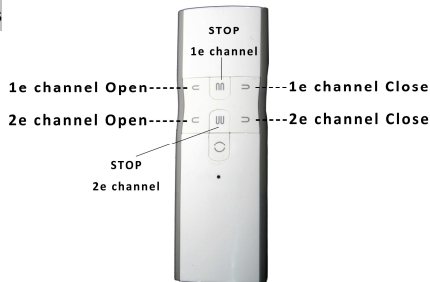

Manual Brel 2-channel emitter for curtain Type DC-415

Read the manual before you begin the installation. If these instructions are not followed, this may lead to defects and injury in which warranty can't be claimed.

Technical specifications

- Battery type:
- Frequency:
- Emission power:
- Emission distance:

Type DC-415

1x DC-27A
433,92MHz
10 MW
200 meter open field
2 walls 30 meter.

Button specifications

Teaching multiple transmitters